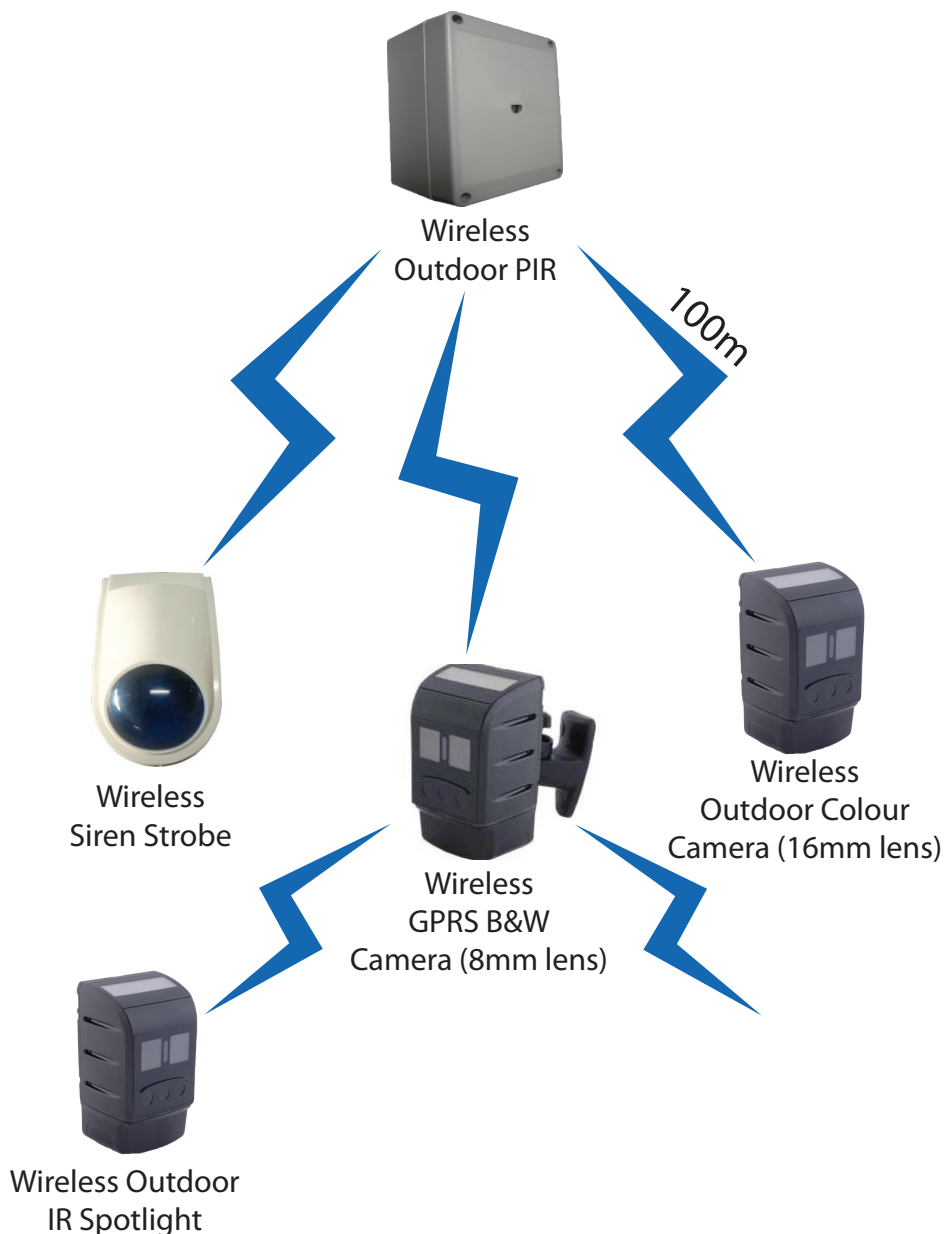

## Wireless Activated Surveillance Camera (WASC)

The Wireless Activated Surveillance Camera (WASC) System is a unique combination of wireless enabled surveillance Camera's, Wireless IR Spotlights and PIR's, allowing covert surveillance of difficult subjects in remote or unattended locations.

## More than just a Camera System...

The future of security is here:  
The WASC is a remotely triggered camera system.

Unique 'Wire Free' networked outdoor surveillance system.

Perfect for vast outdoor locations, using wireless distance triggers and a Zoom lens.

Ideal to monitor...

- Property
- Businesses
- Livestock
- Fly-tipping
- Graffiti
- Trespassing
- Vandalism
- Intruders
- Burglars
- Anti-social Behaviour